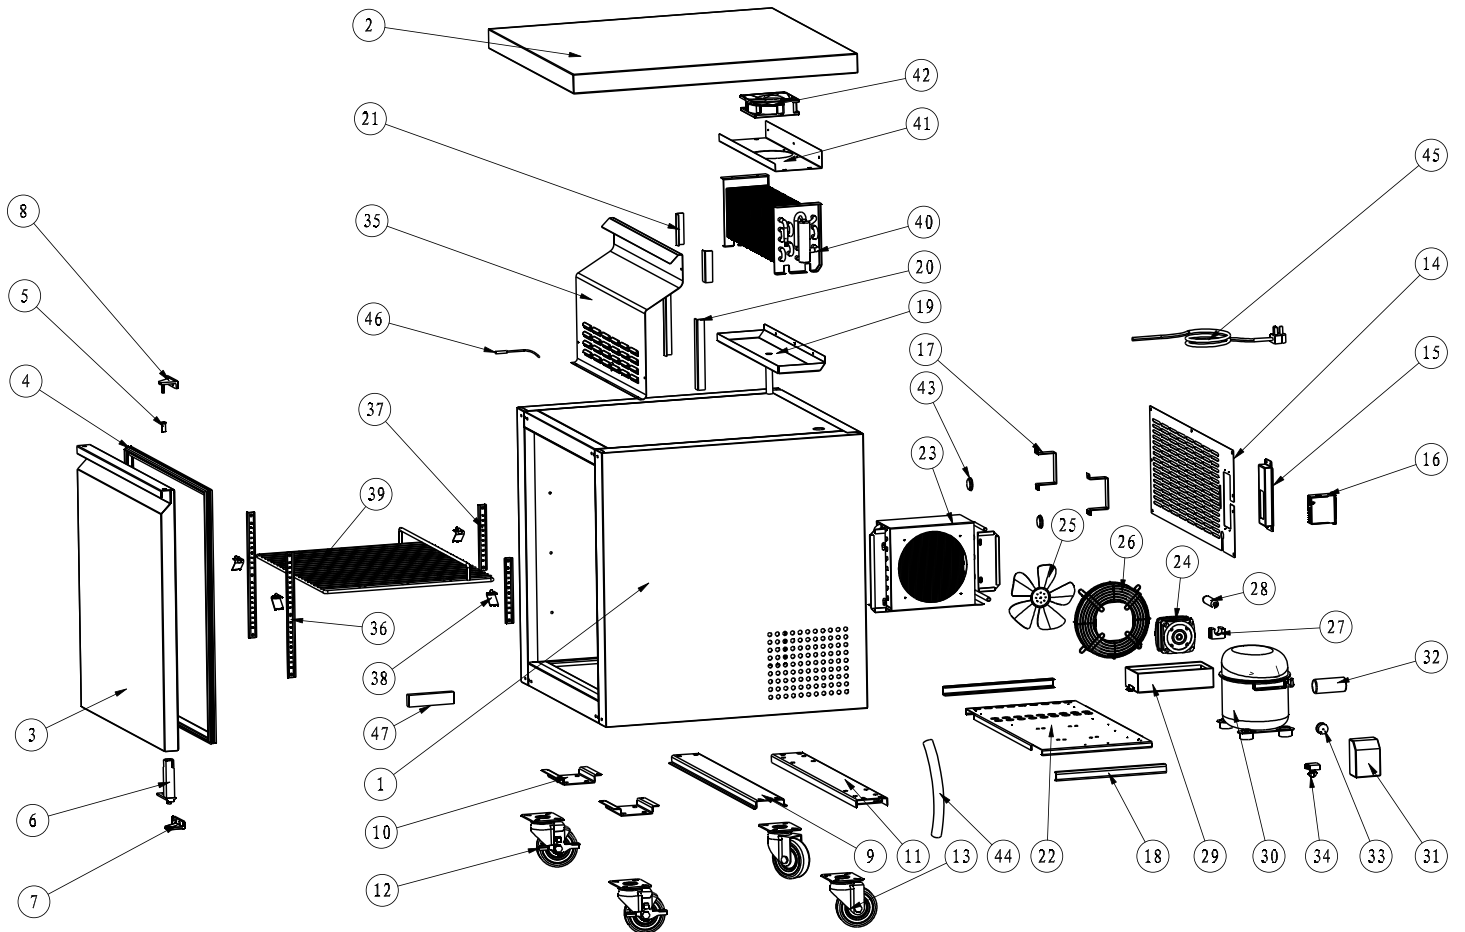

# Parts Breakdown

Model RE-CN-0006-HC 50054

# Parts Breakdown

## Model RE-CN-0006-HC 50054

Item No.	Description	Position	Item No.	Description	Position	Item No.	Description	Position
AF730	Cabinet for 50054	1	AB109	Thermostat for 50054	16	AF741	Evaporator Cover for 50054	35
AF731	Top Board for 50054	2	AF080	Stand Off Bracket for 50054	17	AF090	K Strip-3 Holes for 50054	36
AF732	Door for 50054	3	AF085	Compressor Unit Track for 50054	18	AF089	K Strip-2 Holes for 50054	37
AB146	Gasket for 50054	4	AF737	Inner Drain Pan for 50054	19	26884	K Clip for 50054	38
AA388	Axis Cover for 50054	5	AF738	Evaporator Cover Sticker for 50054	20	AB166	Shelf for 50054	39
AA955	Left/Right Spring Hinge for 50054	6	AF739	Evaporator Cover Sticker for 50054	21	AB167	Evaporator for 50054	40
AA360	Bottom Left Hinge for 50054	7	AF086	Compressor Unit Installation Board for 50054	22	AF742	Fan Motor Installation Board for 50054	41
AF070	Upper Right Hinge for 50054	8	AB159	Condenser for 50054	23	AE901	Evaporator Fan Motor for 50054	42
AF733	Castor Support B for 50054	9	AF030	Evaporator Fan Motor for 50054	24	AB169	Foaming Hole Cover for 50054	43
AF734	Castor Support C for 50054	10	AA208	Condenser Fan Blade for 50054	25	AA133	Drain Hose for 50054	44
AF735	Castor Support A for 50054	11	AA207	Condenser Fan Motor Cover for 50054	26	AA135	Power Cord for 50054	45
26246	Caster with Brake for 50054	12	AB595	Filter Fixer for 50054	27	AA379	Temperature Probe for 50054	46
26247	Caster without Brake for 50054	13	AB594	Filter for 50054	28	AA596	Thermometer for 50054	47
AF736	Back Grill for 50054	14	AF087	Outer Drain Pan for 50054	29			
AB320	Thermostat Installation Board for 50054	15	AF740	Compressor for 50054	30			